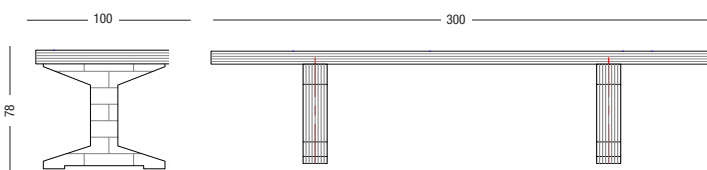

WASTE TABLE IN SCRAPWOOD

art nr	3855H
year	2001
size	300 x 100 x 78 cm
material	scrapwood / plywood

WASTE COFFEECUBE IN SCRAPWOOD HIGHGLOSS

art nr	3835H
year	2001
size	120 x 80 x 25 cm
material	scrapwood

WASTE COFFEECUBE IN SCRAPWOOD HIGHGLOSS

art nr	3840H
year	2001
size	120 x 80 x25 cm
material	scrapwood