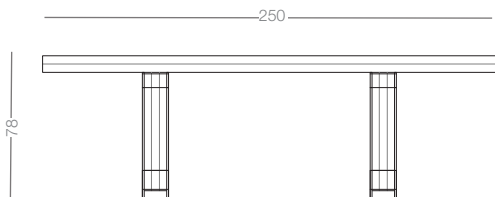

### CANTEENTABLE IN SCRAPWOOD

art nr	2620H   2620F
year	2001
size	300 x 90 x 78 cm
material	scrapwood

### CANTEENTABLE IN SCRAPWOOD - SQUARE

art nr	2631H   2631F
year	2001
size	120 x 120 x 78 cm
material	scrapwood

### CANTEENTABLE IN SCRAPWOOD - ROUND

art nr	2630H   2630F
year	2001
size	Ø 120 x 78 cm
material	scrapwood

### CANTEENTABLE IN SCRAPWOOD - OVAL

art nr	2630H   2630F
year	2001
size	ø 120 x 78 cm
material	scrapwood