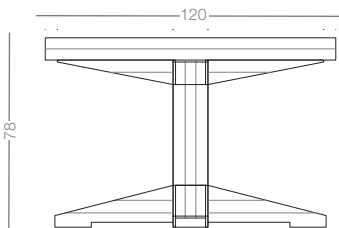

### CANTEENTABLE IN SCRAPWOOD

art nr	2620H   2620F
year	2001
size	300 x 90 x 78 cm
material	scrapwood

### CANTEENTABLE IN SCRAPWOOD - SQUARE

art nr	2631H   2631F
year	2001
size	120 x 120 x 78 cm
material	scrapwood

### CANTEENTABLE IN SCRAPWOOD - ROUND

art nr	2630H   2630F
year	2001
size	Ø 120 x 78 cm
material	scrapwood

### CANTEENTABLE IN SCRAPWOOD - OVAL

art nr	2630H   2630F
year	2001
size	ø 120 x 78 cm
material	scrapwood