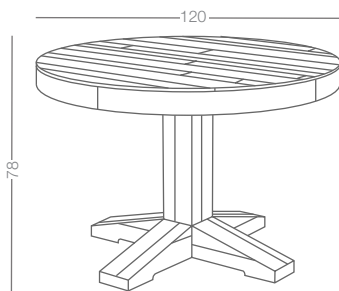

### CANTEENTABLE IN SCRAPWOOD

art nr	2620H   2620F
year	2001
size	300 x 90 x 78 cm
material	scrapwood

### CANTEENTABLE IN SCRAPWOOD - SQUARE

art nr	2631H   2631F
year	2001
size	120 x 120 x 78 cm
material	scrapwood

### CANTEENTABLE IN SCRAPWOOD - ROUND

art nr	2630H   2630F
year	2001
size	Ø 120 x 78 cm
material	scrapwood

### CANTEENTABLE IN SCRAPWOOD - OVAL

art nr	2630H   2630F
year	2001
size	ø 120 x 78 cm
material	scrapwood