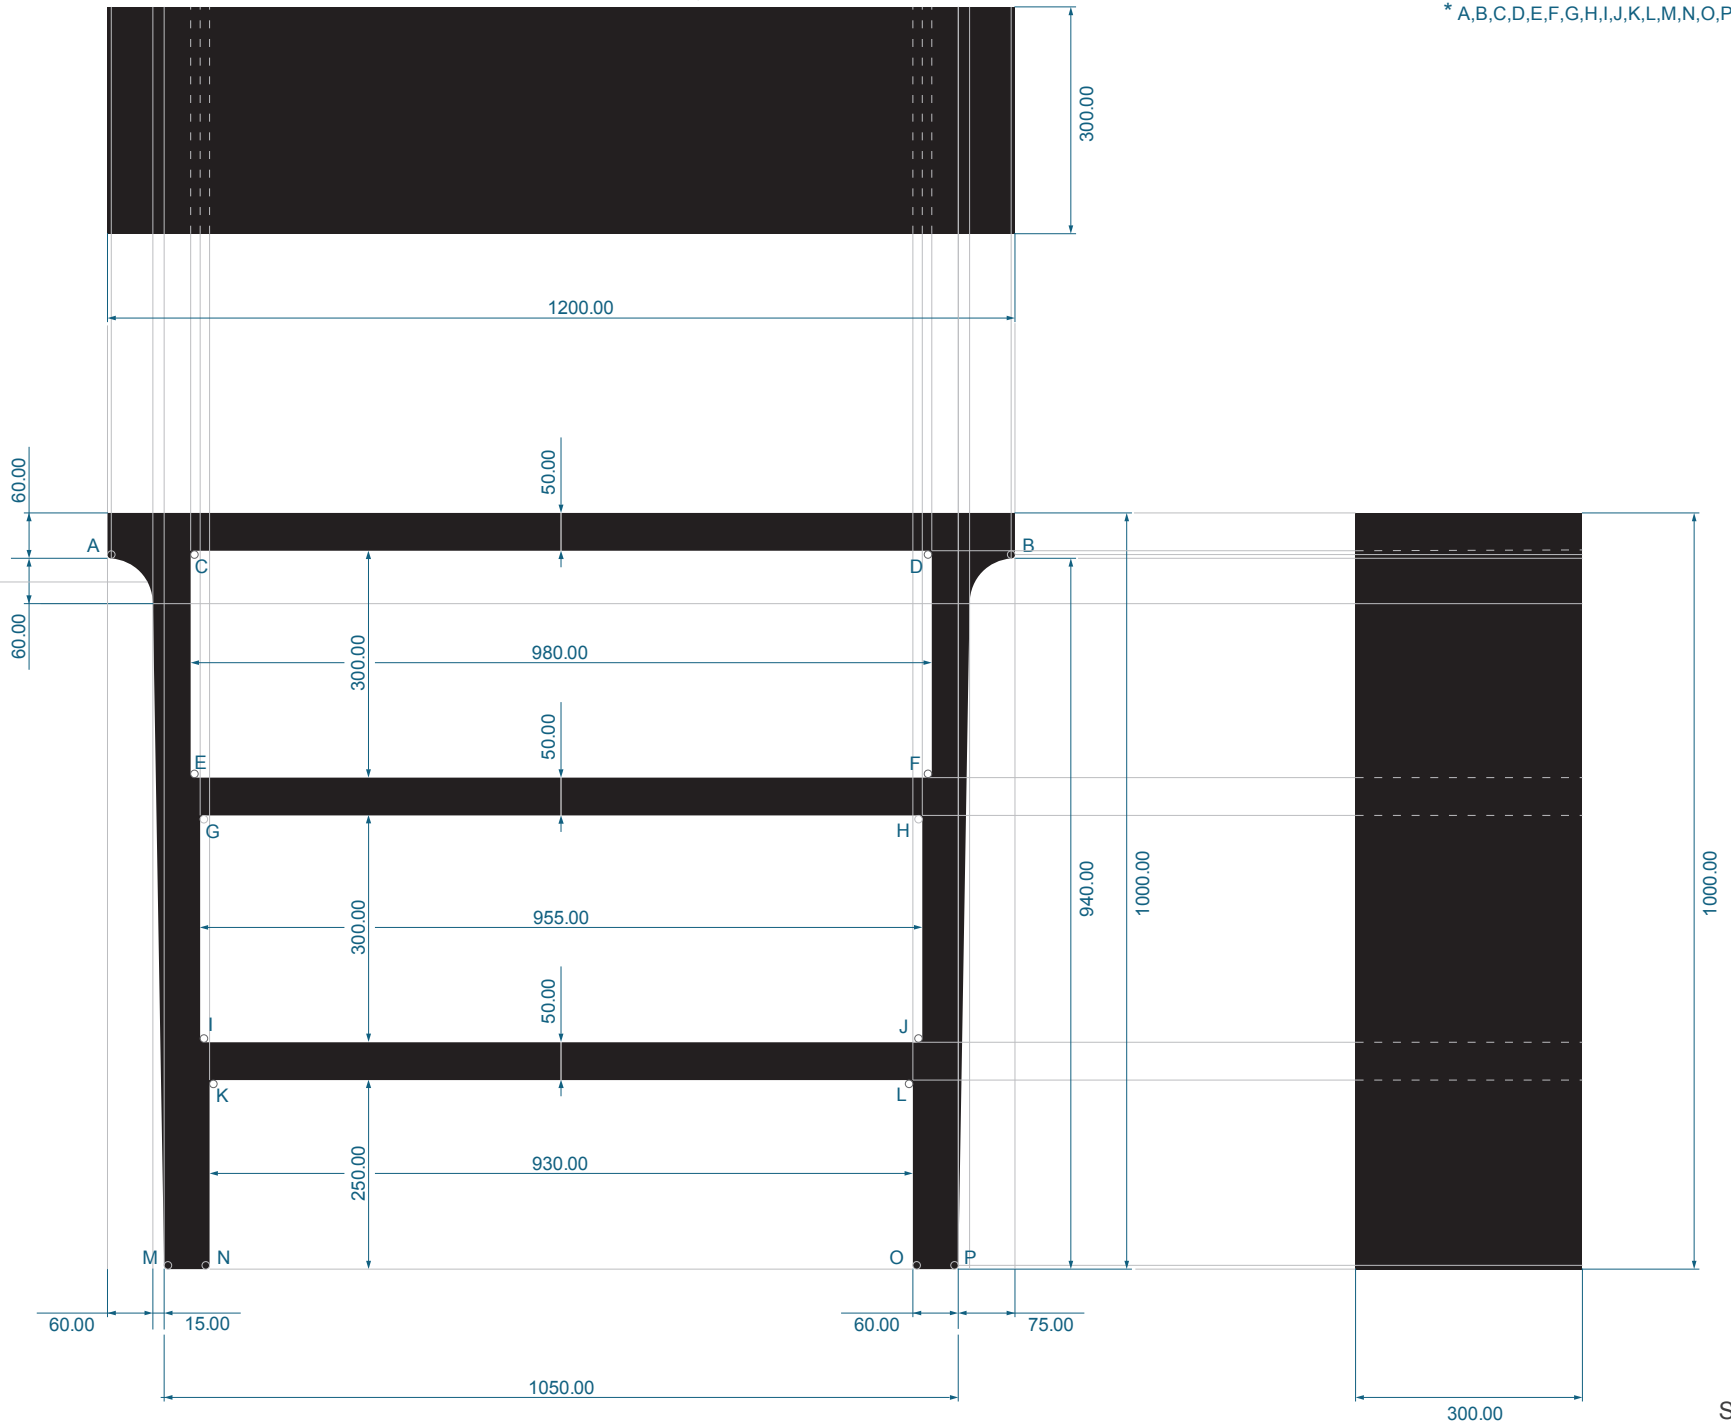

Colours_
Semi-transparent white binding agent

Finishings_
"Flattened" top and shelves
"Enforced" edges and legs

Description_
References to capitals found in ancient architecture or even oriental furniture details are all apparent in this console.

Pieces_
One piece

N° Pieces

Particularies / Extra

x 1

manufactured by hand

© Jens Praet 2006-2010. All rights reserved

* A,B,C,D,E,F,G,H,I,J,K,L,M,N,O,P: R. 5.00 MM

SCALE 1:10