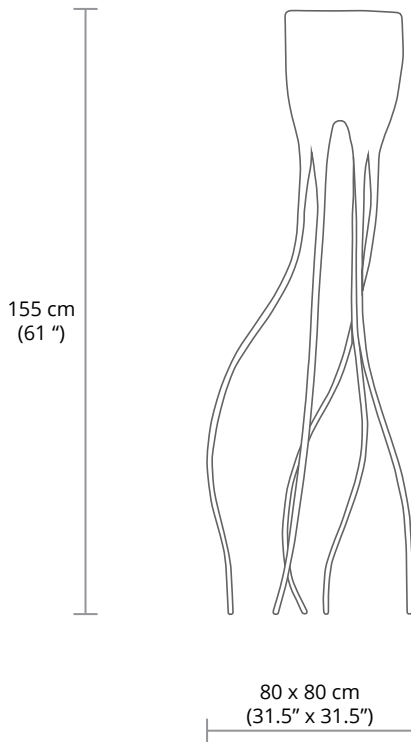

The fragile-looking legs of all three plant pots are made of steel bars. These are bent by hand to form the “roots” and moulded with industrial two-component clay. This approach gives the Monstera design its fragile look, yet it is unexpectedly strong and stable because of the chosen elaboration.

Monstera Fugiens

Dimensions:	± 75 x 95 x 70 cm (hwxwd)
Weight:	± 13 kg
Materials:	steel frame, hand sculpted epoxy clay, high gloss coating.
Colour:	white-grey
Lead time:	6 weeks

Monstera Crescens

Dimensions: ± 125 x 60 x 60 cm (hwxwd)
Weight: ± 15 kg
Materials: steel frame, hand sculpted epoxy clay, high gloss coating.
Colour: white-grey
Lead time: 6 weeks

Monstera Magnifica

Dimensions: ± 155 x 70 x 70 cm (hwxwd)
Weight: ± 17 kg
Materials: steel frame, hand sculpted epoxy clay, high gloss coating.
Colour: white-grey
Lead time: 6 weeks

TIM VAN DE WEERD

Europalaan 2b / d1.4