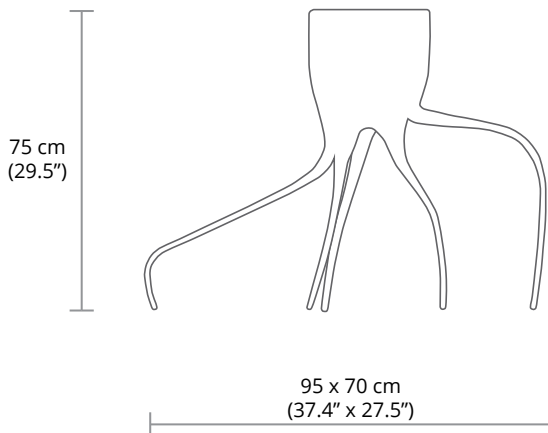

© photo: www.renevanderhulst.nl

The Monstera-plant pot - with its ornate roots - is an extension of the plant, rather than a separate object (which is also why the pots bear a botanical name). The design casts a new light on the otherwise rigid and oppressive traditional plant pot.

Monstera Fugiens

Dimensions:	± 75 x 95 x 70 cm (hwxwd)
Weight:	± 13 kg
Materials:	steel frame, hand sculpted epoxy clay, high gloss coating.
Colour:	white-grey
Lead time:	6 weeks

Monstera Crescens

Dimensions: ± 125 x 60 x 60 cm (hwxwd)
Weight: ± 15 kg
Materials: steel frame, hand sculpted epoxy clay, high gloss coating.
Colour: white-grey
Lead time: 6 weeks

Monstera Magnifica

Dimensions: ± 155 x 70 x 70 cm (hwxwd)
Weight: ± 17 kg
Materials: steel frame, hand sculpted epoxy clay, high gloss coating.
Colour: white-grey
Lead time: 6 weeks

TIM VAN DE WEERD

Europalaan 2b / d1.4