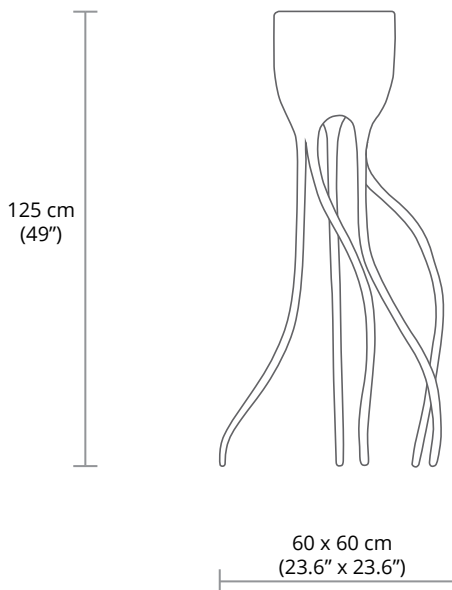

The fragile-looking legs of all three plant pots are made of steel bars. These are bent by hand to form the “roots” and moulded with industrial two-component clay. This approach gives the Monstera design its fragile look, yet it is unexpectedly strong and stable because of the chosen elaboration.

Monstera Fugiens

Dimensions:	± 75 x 95 x 70 cm (hwxwd)
Weight:	± 13 kg
Materials:	steel frame, hand sculpted epoxy clay, high gloss coating.
Colour:	white-grey
Lead time:	6 weeks

Monstera Crescens

Dimensions: ± 125 x 60 x 60 cm (hwxwd)
Weight: ± 15 kg
Materials: steel frame, hand sculpted epoxy clay, high gloss coating.
Colour: white-grey
Lead time: 6 weeks

Monstera Magnifica

Dimensions: ± 155 x 70 x 70 cm (hwxwd)
Weight: ± 17 kg
Materials: steel frame, hand sculpted epoxy clay, high gloss coating.
Colour: white-grey
Lead time: 6 weeks

TIM VAN DE WEERD

Europalaan 2b / d1.4