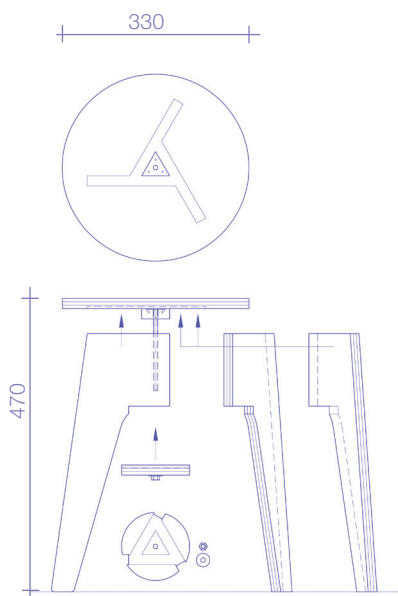

PLYWOOD PRINT STOOL
WITH PRINTS OF THE RIJKSMUSEUM COLLECTION

PIET HEIN EEK ^{NL}

FUTURE ICONS

PLYWOOD PRINT STOOL

WITH PRINTS OF THE RIJKSMUSEUM COLLECTION

PIET HEIN EEK ^{NL}

FUTURE ICONS

1860 PLY-01
The Threatened Swan